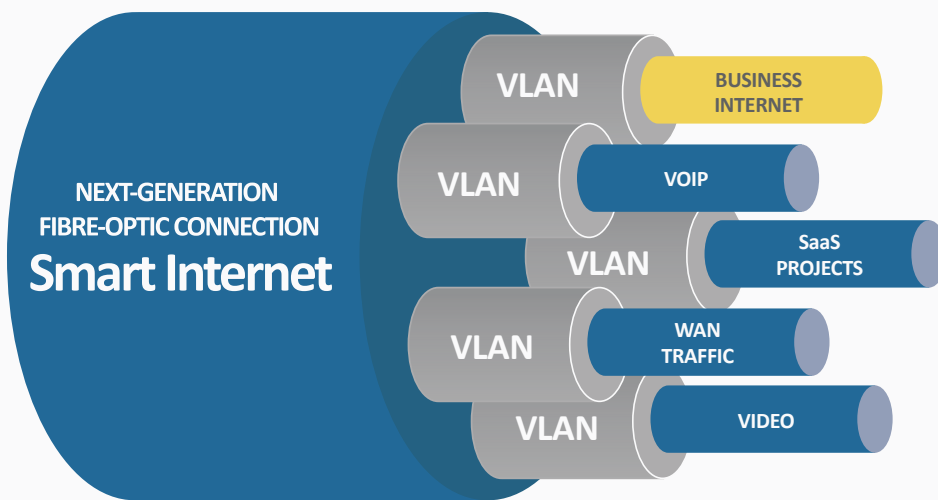

# Smart Internet

The business Internet service that is a gateway to your Cloud services

## Multiple services over one connection.

Constor's Business Internet service provides business-grade, end-to-end fibre from your premises all the way to a 100GigE core Network. The Network is a business-only Network with no disruption from consumer peaks in traffic. This means our customers receive ultra-fast, symmetrical and fully scalable Internet connectivity.

Constor's Business Internet service provides business-grade, end-to-end fibre from your premises all the way to a 100GigE core Network. The Network is a business-only Network with no disruption from consumer peaks in traffic. This means our customers receive ultra-fast, symmetrical and fully scalable Internet connectivity.

Want to have absolute visibility and control of your Internet service? Constor also provides an application control system via its Bandwidth Management System.

It is a unique service delivered from the Cloud via a web portal which means expensive appliances are no longer required to shape your application and Internet bandwidth.